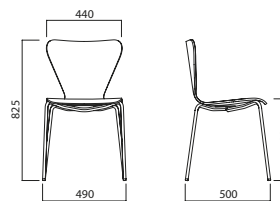

LK001AD + BCT150Q