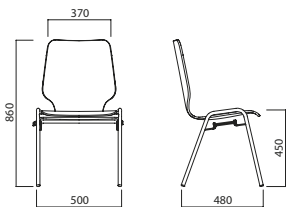

JENNY - LK001D

LK001D + SCELENA1